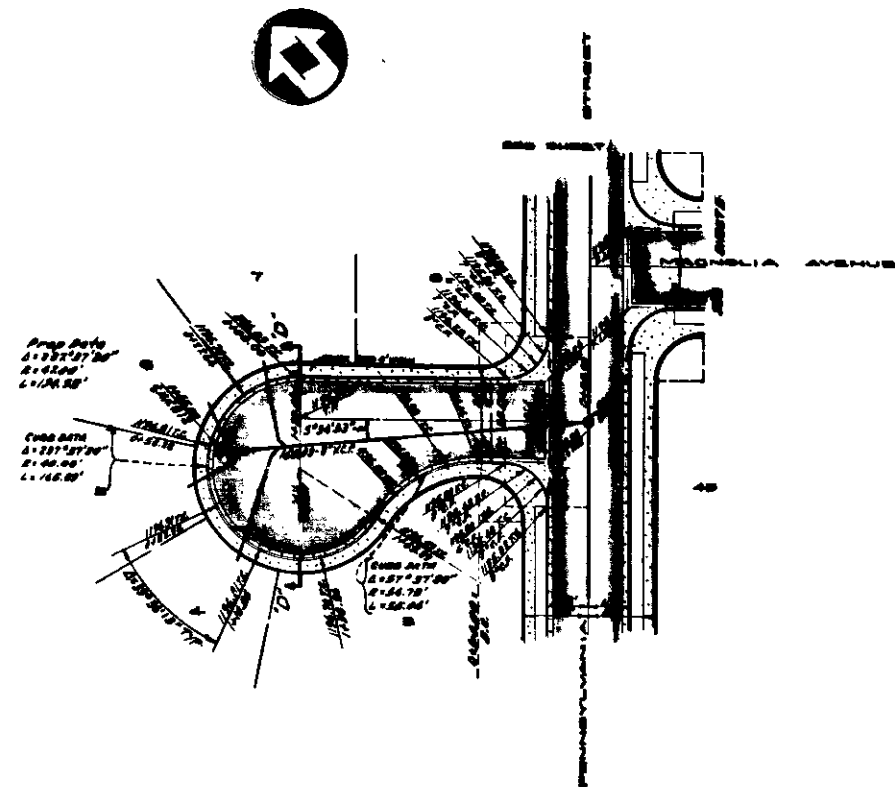

PROFILE  
MAGNOLIA AVENUE  
HORIZ. 1"=40'  
SCALE VERT. 1"=4'

PROFILE  
MAGNOLIA AVENUE  
HORIZ. 1"=40'  
SCALE VERT. 1"=4'

PLAN  
MAGNOLIA AVENUE  
SCALE 1"=40'

PLAN  
MAGNOLIA AVENUE  
SCALE 1"=40'