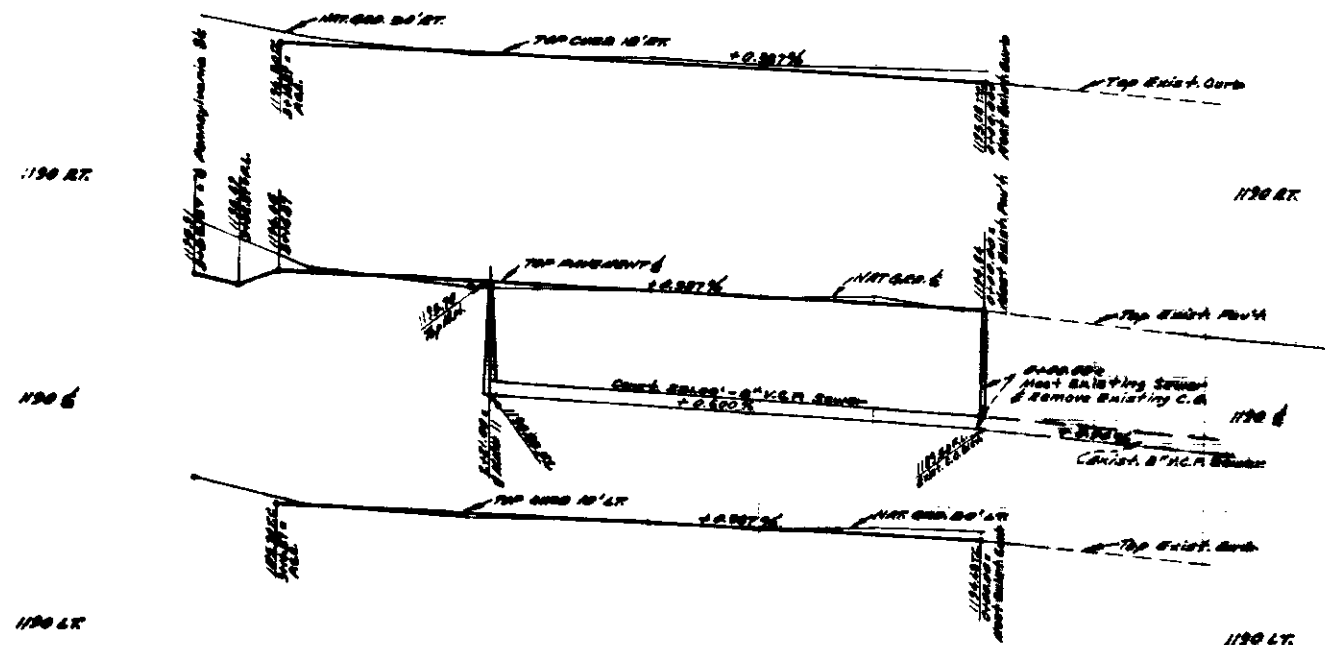

PROFILE  
MAGNOLIA AVENUE  
HORIZ. 1"=40'  
SCALE VERT. 1"=4'

PROFILE  
MAGNOLIA AVENUE  
HORIZ. 1"=40'  
SCALE VERT. 1"=4'

PLAN  
MAGNOLIA AVENUE  
SCALE 1"=40'

PLAN  
MAGNOLIA AVENUE  
SCALE 1"=40'