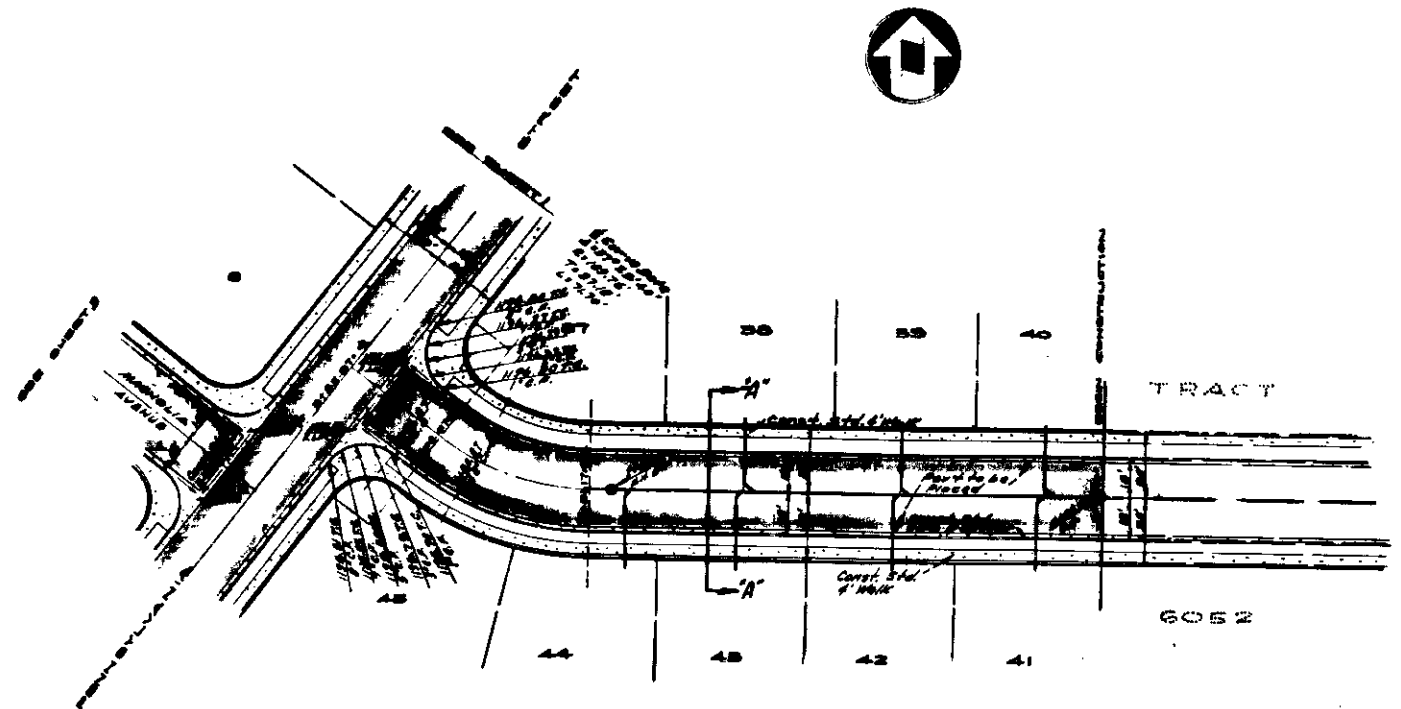

PROFILE  
MAGNOLIA AVENUE  
HORIZ. 1"=40'  
SCALE VERT. 1"=4'

PROFILE  
MAGNOLIA AVENUE  
HORIZ. 1"=40'  
SCALE VERT. 1"=4'

PLAN  
MAGNOLIA AVENUE  
SCALE 1"=40'

PLAN  
MAGNOLIA AVENUE  
SCALE 1"=40'